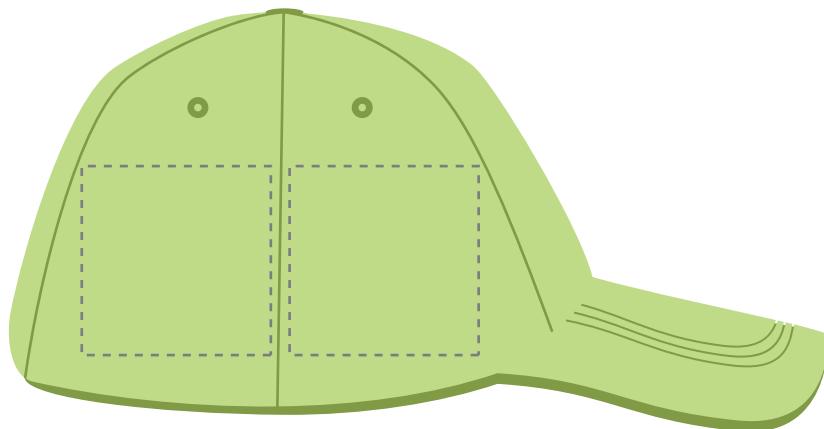

The dashed line is to demonstrate print area and will not appear on your printed item

PANTONE REFERENCE(S)

 Full colour printing

ARTWORK SCALE 50%

ARTWORK SCALE 100%
Max print area 50mm x 50mm
Actual logo size: