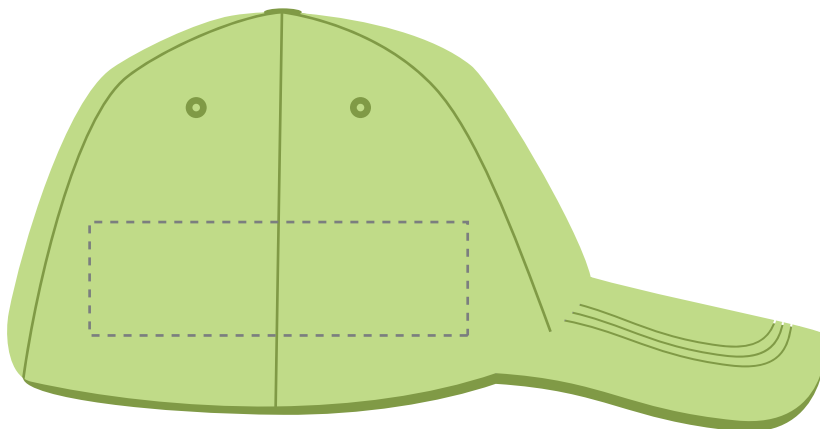

PANTONE REFERENCE(S)

The dashed line is to demonstrate print area and will not appear on your printed item

 Full colour printing

ARTWORK SCALE 50%

ARTWORK SCALE 100%
 Max print area 100mm x 30mm
 Actual logo size: