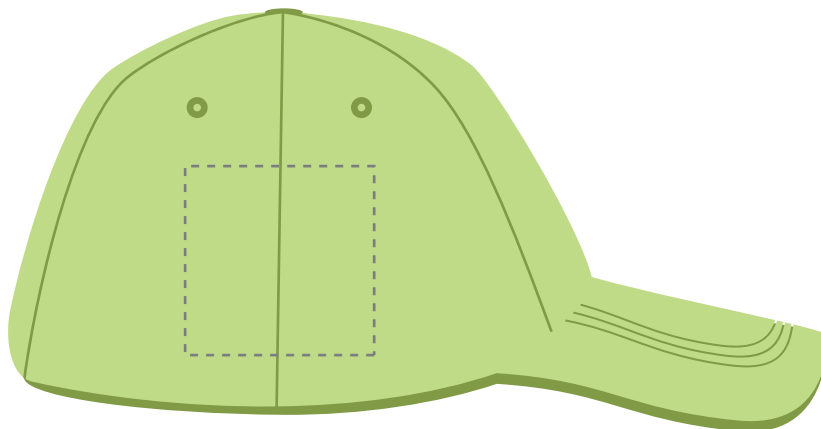

PANTONE REFERENCE(S)

The dashed line is to demonstrate print area and will not appear on your printed item

 Full colour printing

ARTWORK SCALE 50%

ARTWORK SCALE 100%
Max print area 50mm x 50mm
Actual logo size: