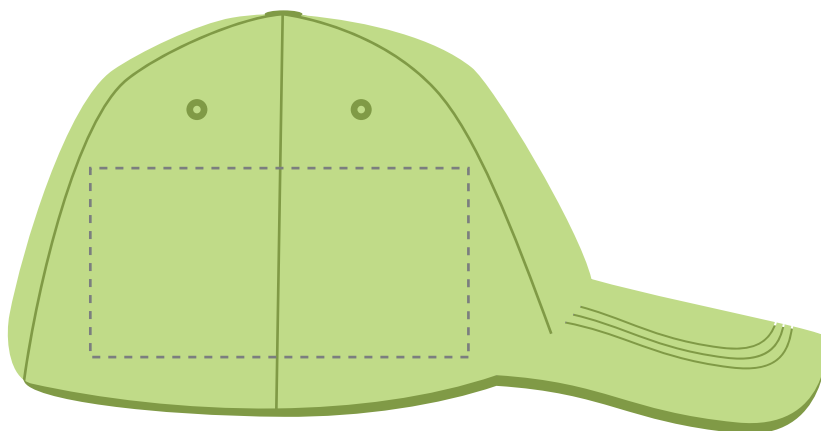

PANTONE REFERENCE(S)

The dashed line is to demonstrate print area and will not appear on your printed item

 Full colour printing

ARTWORK SCALE 50%

ARTWORK SCALE 100%
 Max print area 100mm x 50mm
 Actual logo size: